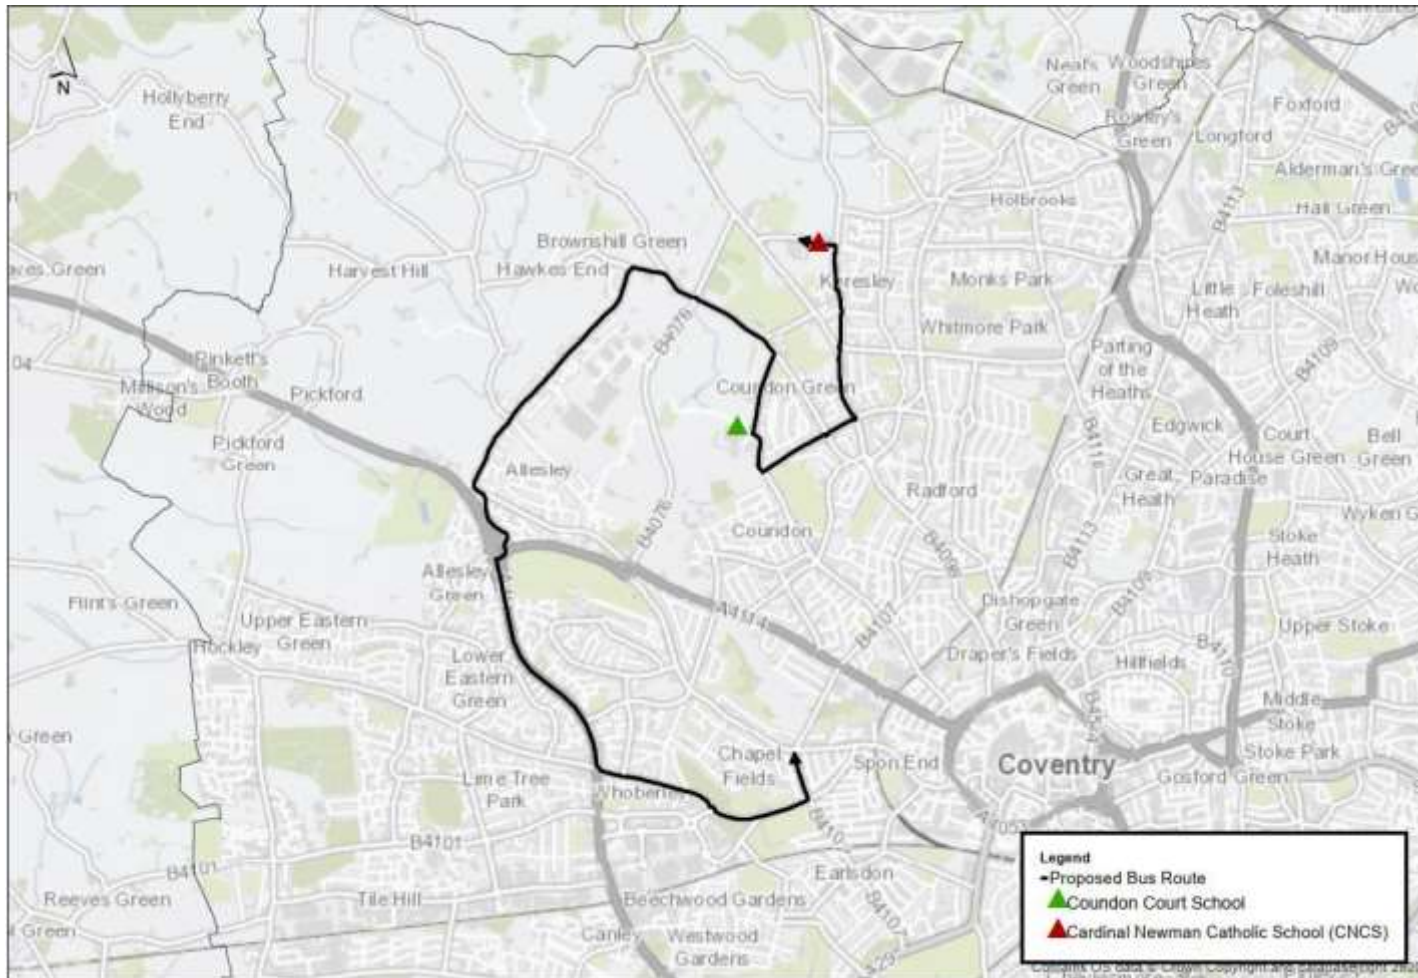

## **Dedicated School Transport Service**

Further to our recent communication regarding changes to the dedicated school bus service, we would like to advise you of the following.

The shared service between Coundon Court and Cardinal Newman is a 'closed route'. There are limited places available and students will not be able to access this service without a school issued bus pass. Please see route below.

## Service S36

**Morning Journey;****Route**

Four Pounds Avenue, Queensland Avenue, Hearsall Lane, Broad Lane, Dunchurch Highway, Rye Hill, The Windmill Hill, Browns Lane, Wall Hill Rd, Brownhill Green Road, Coundon Green, Coundon Court School, Hollyfast Road, Norman Place Road, Keresley Green Road, Bennetts Road South, Sandpits Lane, Cardinal Newman School

**Timetable**

Four Pounds Avenue	07.45
Broad Lane, Wildcroft Lane	07.51
Allesley Green, Neale Avenue	07.55
Brownhill Green	08.01
Coundon Court School	08.08
The Scotchill	08.15
Cardinal Newman School	08.17

**Afternoon Journey**

Route; reverse of morning journey

**Timetable**

Cardinal Newman School	15.25
The Scotchill	15.27
Coundon Court School	15.31
Brownhill Green	15.38
Allesley Green, Neale Avenue	15.44
Broad Lane, Wildcroft Lane	15.48
Four Pounds Avenue	15.54